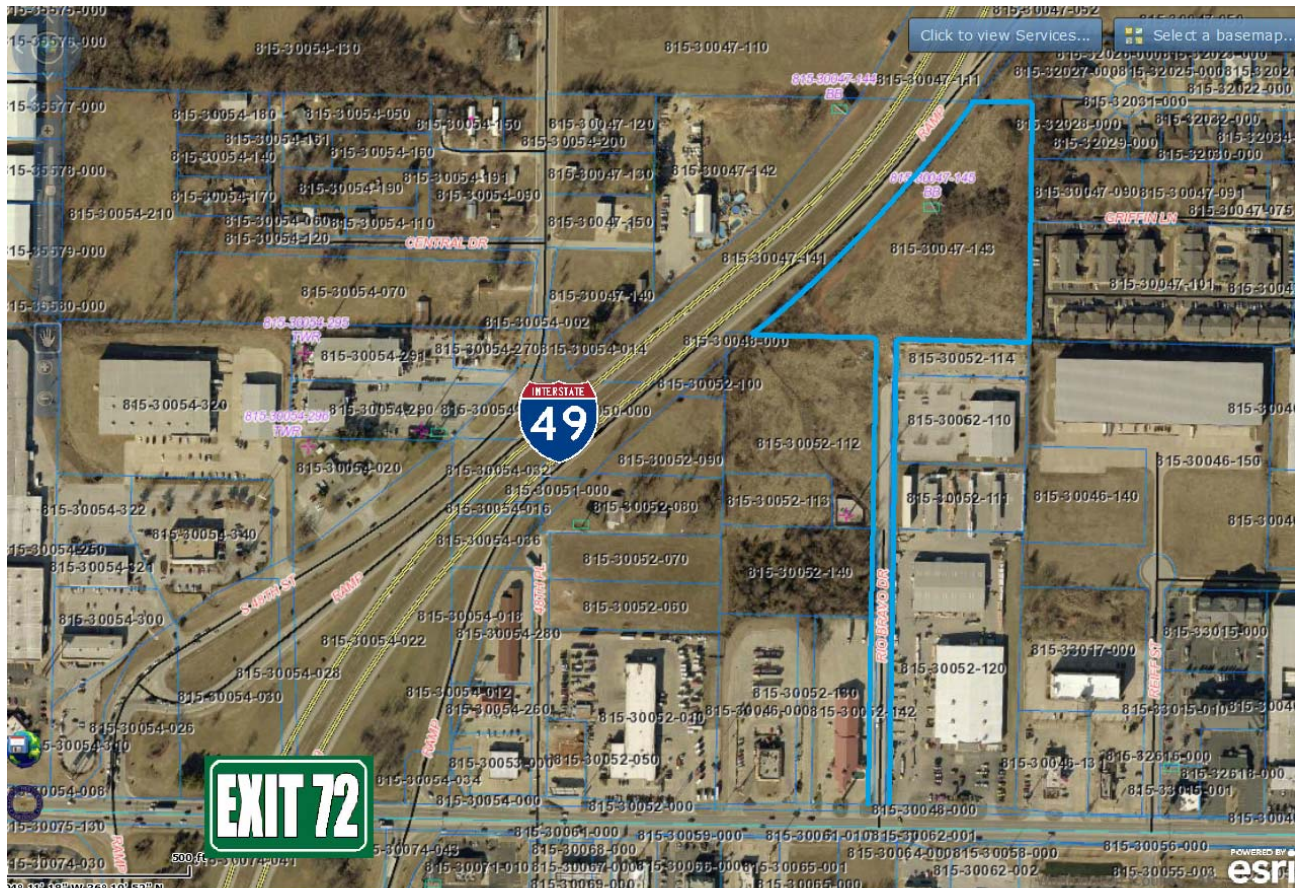

7.66 acres – just off I-49, North of Springdale Exit

\$898,000

Contact Kyle Pattillo of Lindsey & Associates - (479) 225-3882

NOTE: The above listing is for informational purposes only, is subject to change without notice, and does not constitute an offer.
